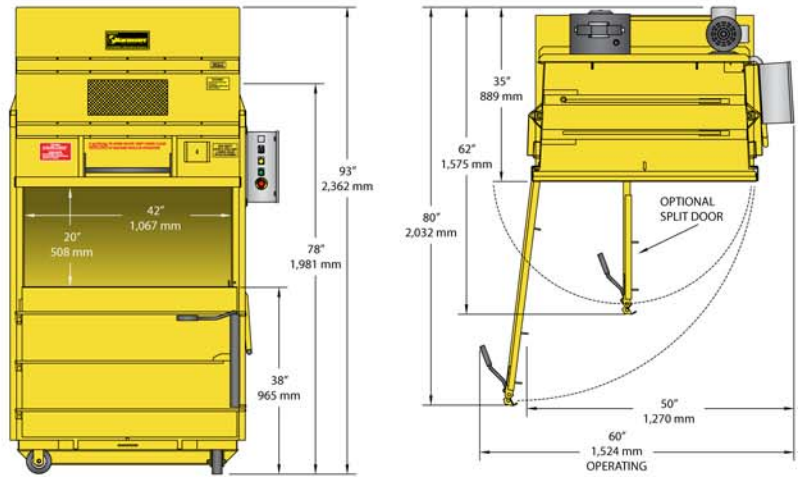

M42BC Vertical Stockroom Baler

Standard M42BC Features:

- Control panel is UL® listed
- Four slots for tying bales
- Easy to service and maintain
- Meets or exceeds all ANSI and OSHA safety standards

SPECIFICATIONS

Bale Size	22" x 42" x up to 30" (559 mm x 1,067 mm x up to 762 mm)
Bale Weight (corrugated)	up to 180 lbs. (82 kg)
Ram Pressure	25,134 lbs. max (11,401 kg)
Cycle Time	11 seconds
Cylinder	4" bore (102 mm) 1.5" rod (38 mm) 10" stroke (254 mm)
Motor	2 horsepower, 1,725 RPM, TEFC
Pump	Two-stage
Electrical Power	115/230 volt, 1 phase, 60 hz
Bale Eject	Manual lever
Bale Tying	Strapping or polyethylene twine

DIMENSIONS

Loading Door Opening	20" x 42" (508 mm x 1,067 mm)
Unloading Door Height	38" (965 mm)
Overall Height	93" (2,362 mm)
Overall Depth	35" (889 mm)
Overall Width	50" (1,270 mm)
Depth with Door Open	80" (2,032 mm)
Width with Door Open	60" (1,524 mm)
Shipping Height	78" (1,981 mm)
Shipping Weight	1,475 lbs. (669 kg)
Installation and Operating Area	33.3 square feet (3.1 square meters)

Specifications subject to change without notice.

FRG Waste Resources, Inc
www.frgwaste.com

707-647-3700